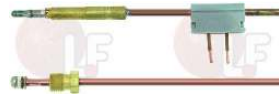

SIT G1902221

SIT 0.270.400

3440016 INTERRUPTION CONNECTOR ASA M11x32

SIT 0.974.404

3440015 INTERRUPTION CONNECTOR M9x1

SIT 0.974.402

3440013 SLOTTED FITTING ASA M11x32

SIT G6032012